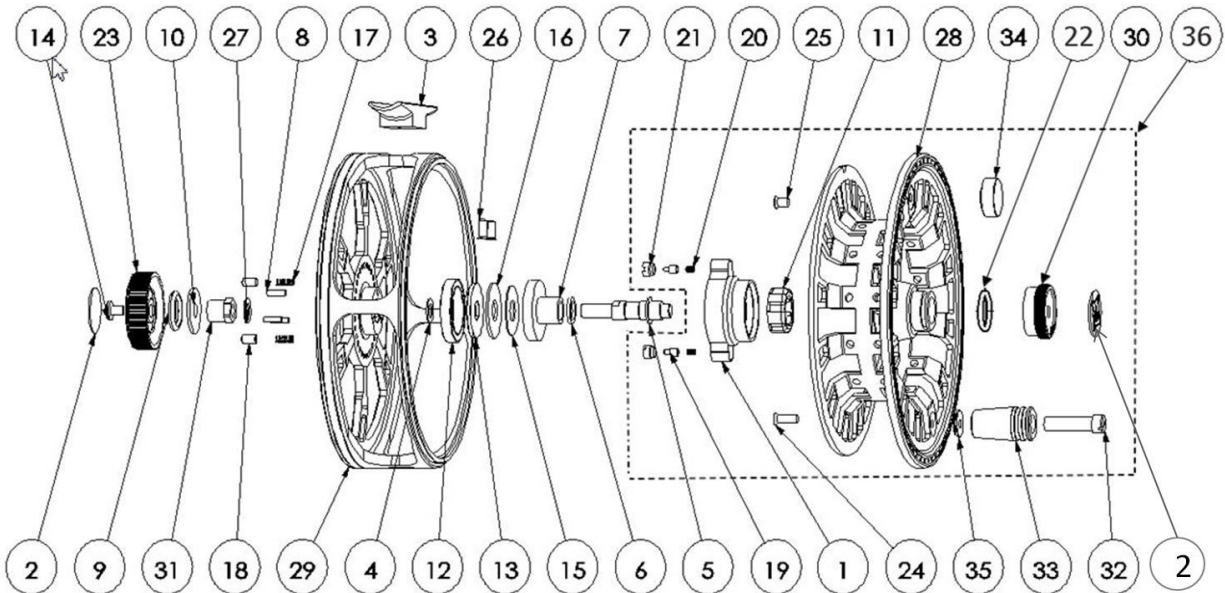

PARTS LIST FOR HARDY ULTRALITE CA DD 8000 \ 9000 \ 10000

#	DESCRIPTION	QTY	PART NO.			HARDY STYLE NO.		
			Titanium with Gold Flashes			Titanium with Gold Flashes		
			8000	9000	10000	8000	9000	10000
1	Clutch Retaining Nut	1	1329027			HEUD050SP01		
2	Badge	2	1329272			HREUN005SP9		
3	Reelback	1	1389571			N/A		
4	Spindle Washer 1T	1	1366076			N/A		
5	Spindle	1	1329032			HEUD050SP06		
6	Drag Washer Small	1	1329249			HREUN005SP22		
7	Clutch Body	1	1329250			HREUN005SP23		
8	Push Pin	3	1329259			HREUN005SP31		
9	O-Ring	1	1329263			HREUN005SP35		
10	Push Pin Plate	1	1389573			N/A		
11	One-Way Clutch	1	1329242			HREUN005SP16		
12	Ball Bearing	1	1329255			HREUN005SP28		
13	Key Washer	1	1329253			HREUN005SP26		
14	Stop Screw	1	1389574			N/A		
15	Drag Washer Large 1	1	1329251			HREUN005SP24		
16	Drag Washer Large 2	1	1329252			HREUN005SP25		
17	Drag Click Spring	2	1329256			HREUN005SP29		
18	Drag Click Pin	2	1329258			HREUN005SP30		
19	Spool Click Pin	2	1329245			HREUN005SP19		
20	Spool Click Spring	2	1329244			HREUN005SP18		
21	Spool Click Nut	2	1329247			HREUN005SP20		
22	Latch O Ring	1	1329024			HEUD010SP09		
23	Regulator Knob	1	1389575			N/A		
24	Handle Screw	1	1329236			HREUN005SP10		
25	Balance Screw	1	1329241			HREUN005SP15		
26	ReelBack Screw	2	1329026			HEUD010SP11		
27	Spindle Washer 0.5T	1	1329254			HREUN005SP27		
28	Spool	1	1389607	1389610	1389613	N/A	N/A	N/A
29	Frame	1	1389608	1389611	1389614	N/A	N/A	N/A
30	Spool Latch Nut	1	1389578			N/A		
31	Spindle Lock Nut	1	1389579			N/A		
32	Handle Wire	1	1389580			N/A		
33	Handle Knob	1	1389581			N/A		
34	Counter Balance	1	1389582			N/A		
35	Handle Cup	1	1389583			N/A		
36	Spare Spool	1	1371058	1371059	1371060	N/A		

Reel Part Numbers: ULTRALITE 8000 CA DD: 1371045, 9000 CA DD: 1371046, 10000 CA DD: 1371047

25 00

Drawn: Drawn: 15-April-2015

Drawing Version: 34-13209-00